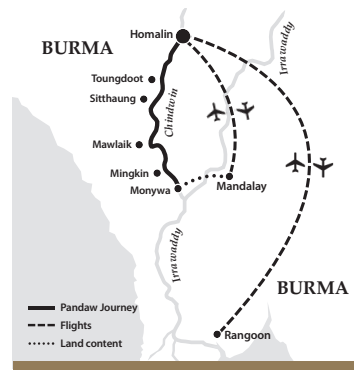

Monywa to Homalin v.v. - 7 nights

ARIANA WONG TRAVEL

TRAVEL DESIGNED
WITH YOU IN MIND

T: +61 (0) 410 191 256 | F: 02 8583 3160 | www.arianawongtravel.com.au