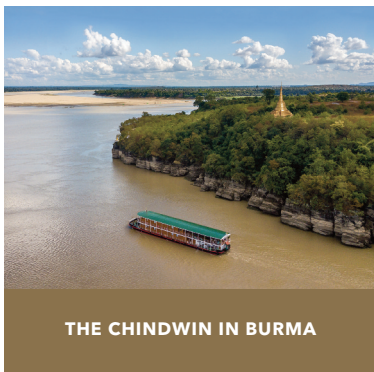

PANDAW 

UNDER 18S TRAVEL Free

A special opportunity to share an educational family adventure on selected dates during school holidays. Explore Asia in the comfort of a Pandaw vessel including daily excursions, full board, local drinks, cultural performances, movie nights and free mountain bikes to explore rural villages, temples and countryside.

THE MERGUI ARCHIPELAGO

THE CLASSIC MEKONG BETWEEN CAMBODIA AND VIETNAM

THE MANDALAY PAGAN PACKET ON THE IRRAWADDY

THE CHINDWIN IN BURMA

Kawthaung - Mergui - 7 nights

Siem Reap to Saigon v.v. - 7 nights

Mandalay to Pagan v.v. - 7 nights