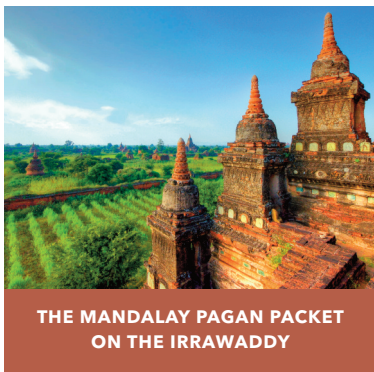

PANDAW 

UNDER 18S TRAVEL Free

A special opportunity to share an educational family adventure on selected dates during school holidays. Explore Asia in the comfort of a Pandaw vessel including daily excursions, full board, local drinks, cultural performances, movie nights and free mountain bikes to explore rural villages, temples and countryside.

THE MERGUI ARCHIPELAGO

THE CLASSIC MEKONG BETWEEN CAMBODIA AND VIETNAM

THE MANDALAY PAGAN PACKET ON THE IRRAWADDY

THE CHINDWIN IN BURMA

Kawthaung - Mergui - 7 nights

Siem Reap to Saigon v.v. - 7 nights

Mandalay to Pagan v.v. - 7 nights